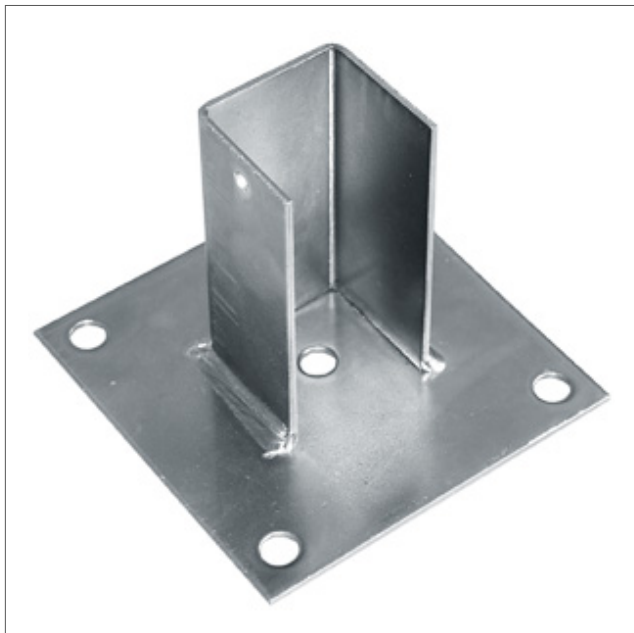

FZB-6 - Wall mount

Installation accessories

Wall mount.

FZB-6 - Wall mount

Art.no	Weight (kg)
FZB-6	0,7