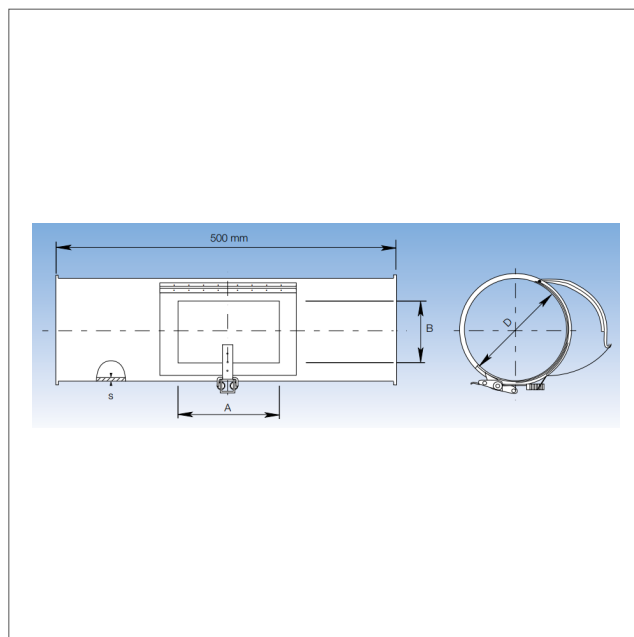

GAAD - Pipe with door

Galvanized steel - Pull ring edge

Inspection door galvanised mounted on pipe. L = 0.5 m.

GAAD - Pipe with door

Art.no	Ø (mm)	BxA (mm)	Weight (kg)
GAAD-080	80	80x150	0,8
GAAD-100	100	100x150	1
GAAD-120	120	100x150	1,2
GAAD-125	125	100x150	1,25
GAAD-140	140	100x150	1,4
GAAD-150	150	100x150	1,5
GAAD-160	160	100x150	1,6
GAAD-180	180	100x150	1,75
GAAD-200	200	100x150	2
GAAD-225	225	100x150	2,25
GAAD-250	250	100x150	2,5
GAAD-300	300	100x150	2,85
GAAD-315	315	100x150	3
GAAD-350	350	150x200	3,25
GAAD-400	400	150x200	4,5
GAAD-450	450	150x200	5,15
GAAD-500	500	150x200	5,7
GAAD-550	550	150x200	*

Art.no	Ø (mm)	BxA (mm)	Weight (kg)
GAAD-600	600	150x200	*