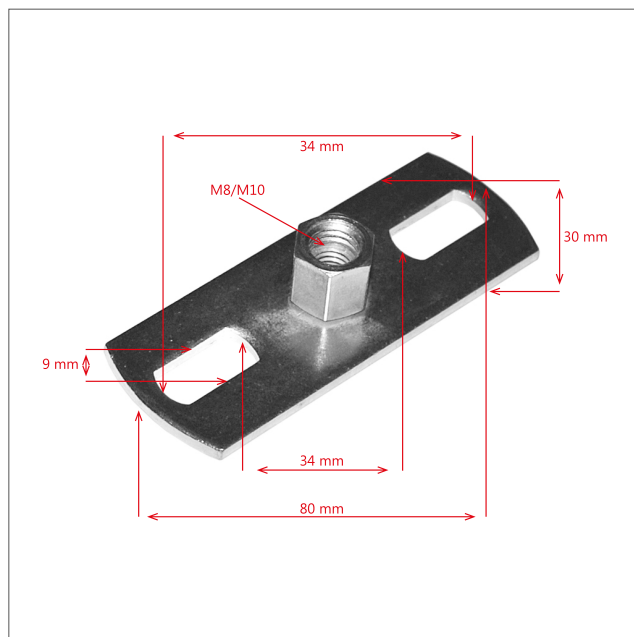

## GRFL-01 - Mounting plate

Installation accessories

Mounting plate.

GRFL-01 - Mounting plate

GRFL - Mounting plate . measurement drawing

Art.no	Weight (kg)
GRFL-01	0,05